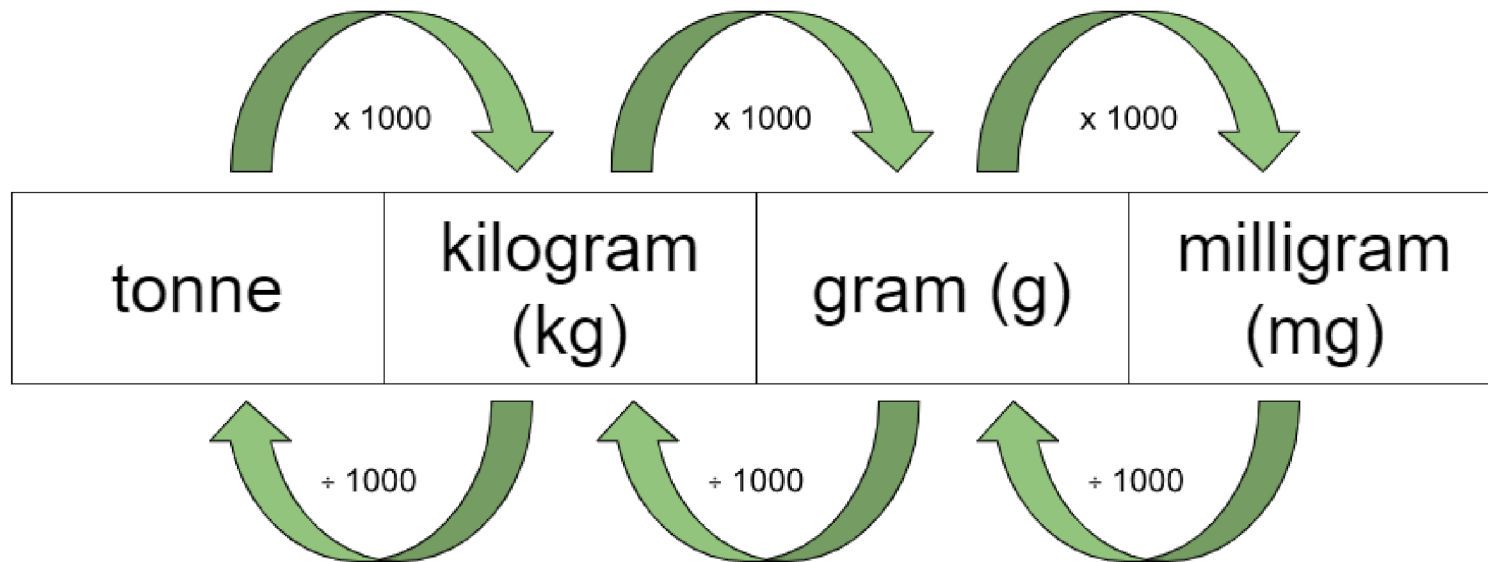

Converting Mass Units

34 tonne = 34,000 kilograms = 34,000,000 grams = 34,000,000,000 milligrams